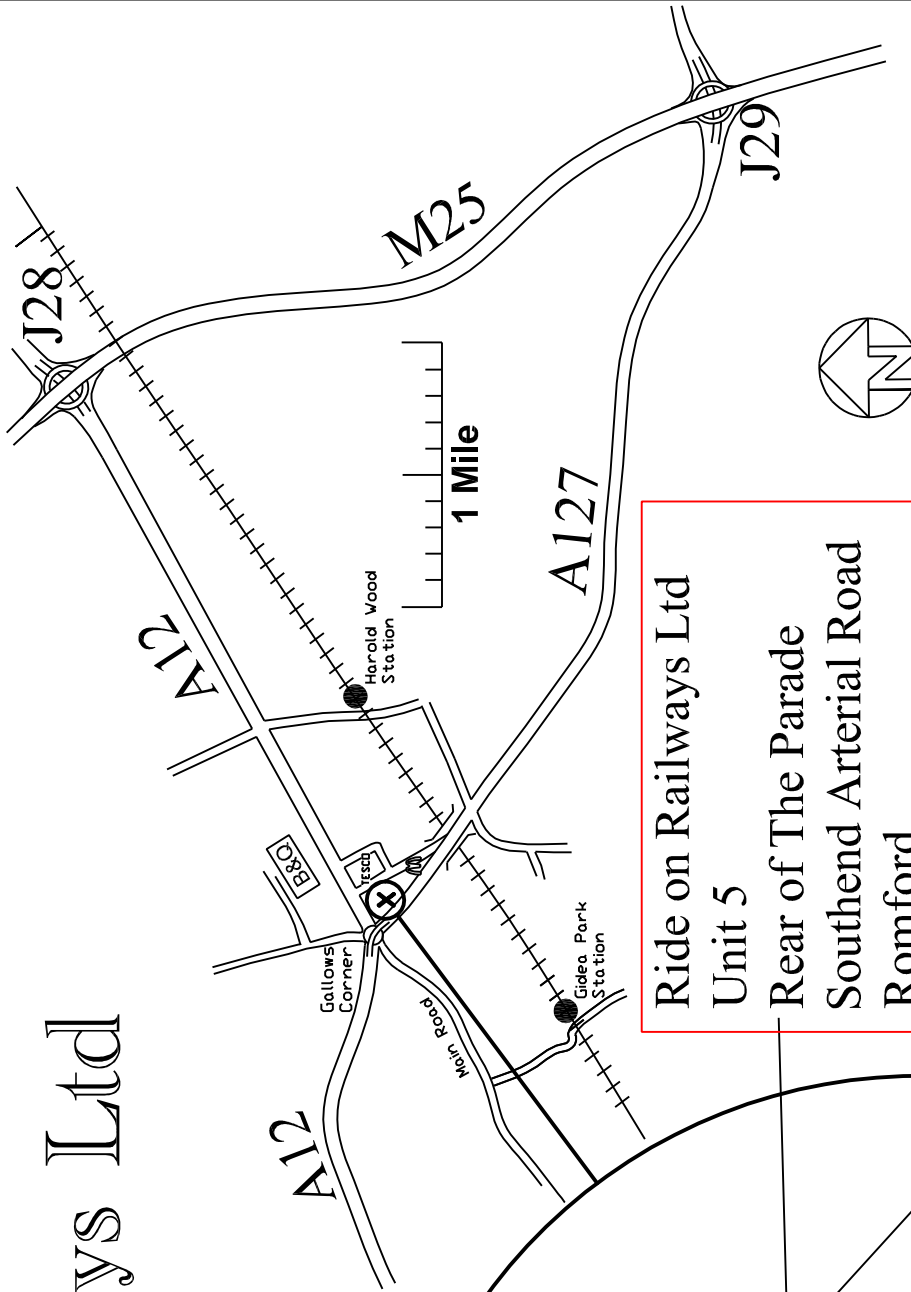

Ride on Railways Ltd

WORKSHOP

Ride on Railways Ltd
Unit 5
Rear of The Parade
Southend Arterial Road
Romford
RM3 0EX
Tel 07757 321851

HOW TO FIND US

We are just off of Gallows Corner (junction of the A12 and A127).
From Gallows corner roundabout (do not go over the flyover) head EAST towards Southend (to the right of Comet).
Take the first left after the car sales forcourt - opposite the end of the flyover.