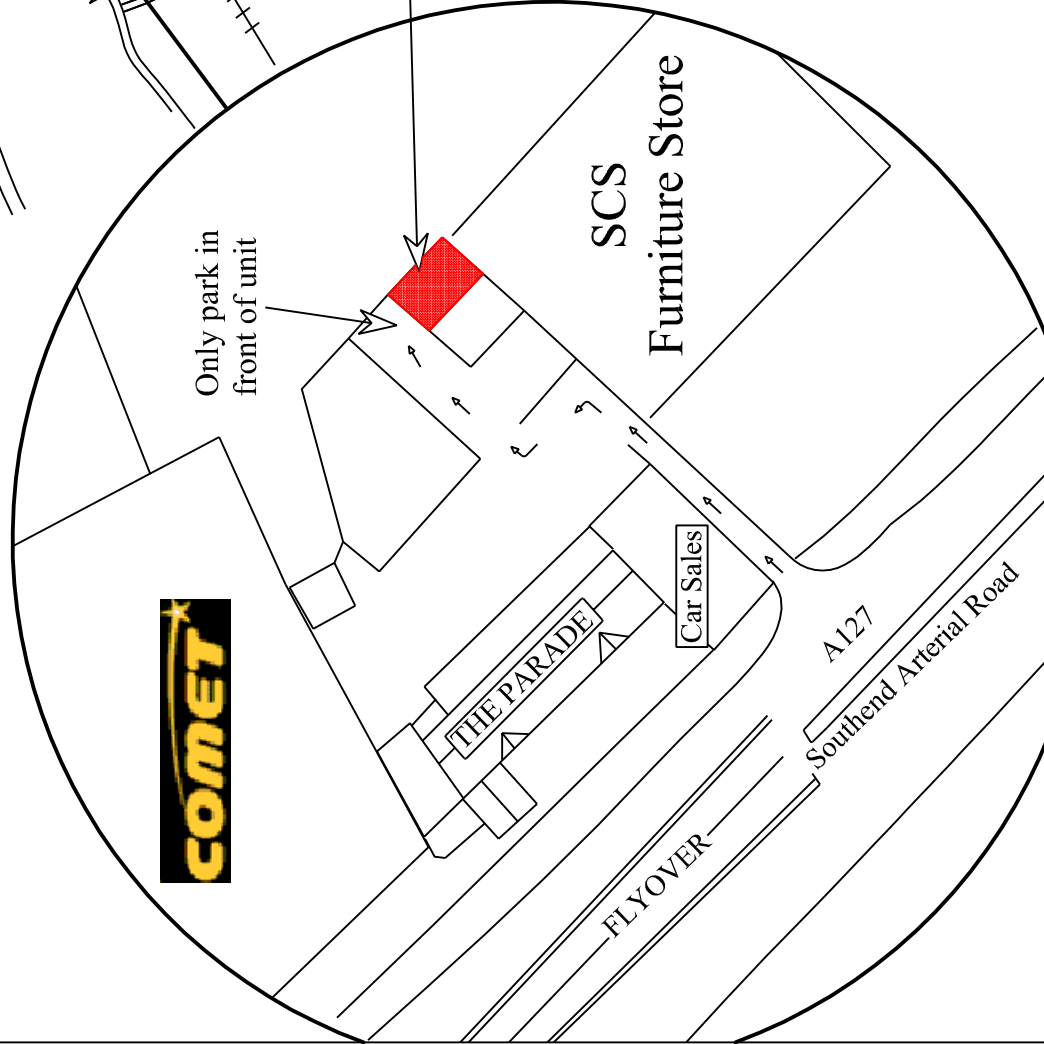

Ride on Railways Ltd

WORKSHOP

Ride on Railways Ltd
Unit 5
Rear of The Parade
Southend Arterial Road
Romford
RM3 0EX
Tel 07757 321851

HOW TO FIND US

We are just off of Gallows Corner (junction of the A12 and A127).
From Gallows corner roundabout (do not go over the flyover) head EAST towards Southend (to the right of Comet).
Take the first left after the car sales forcourt - opposite the end of the flyover.

Small rigid lorries and vans only **NO ARTIC DELIVERIES**